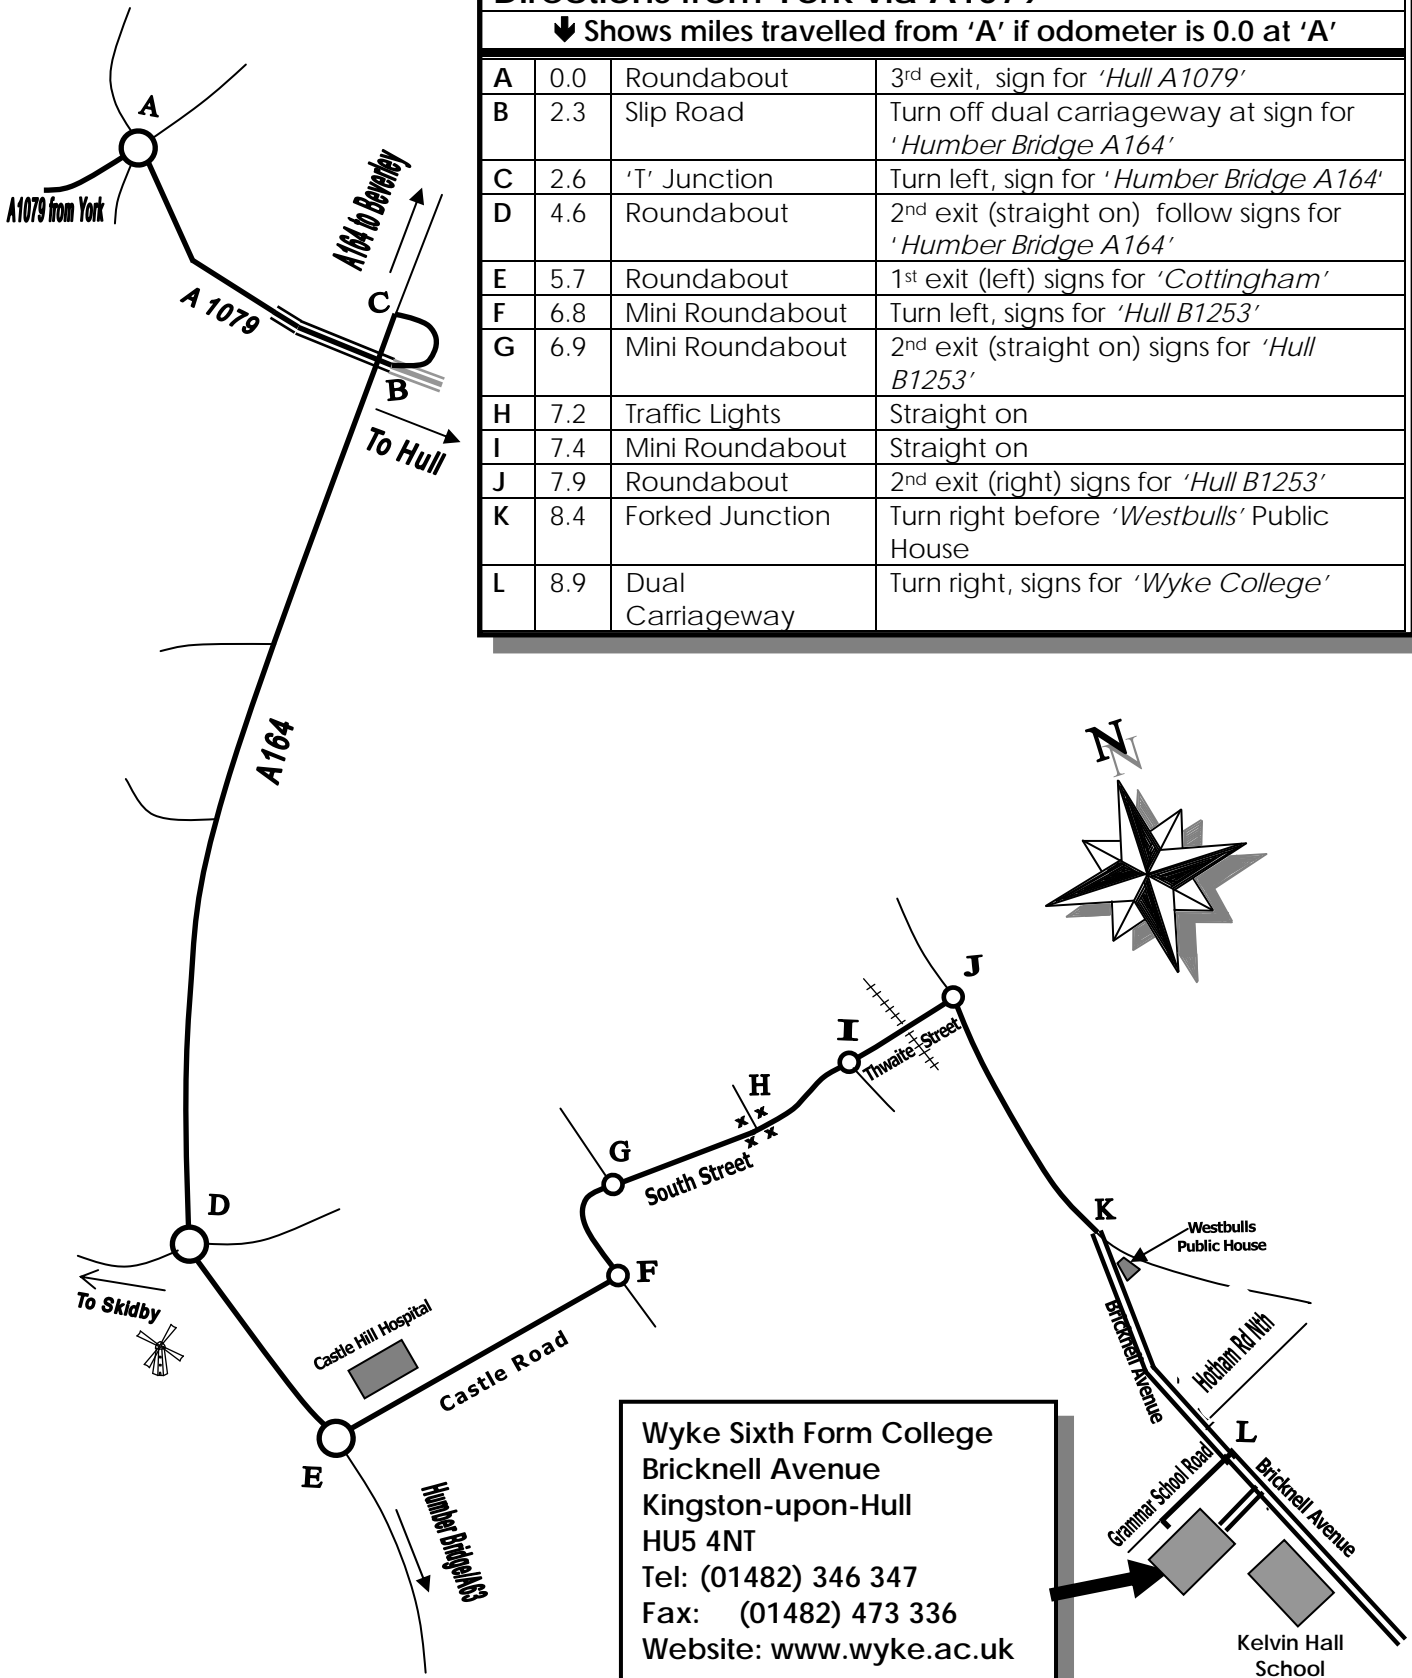

## Directions from York via A1079

↓ Shows miles travelled from 'A' if odometer is 0.0 at 'A'

A	0.0	Roundabout	3 <sup>rd</sup> exit, sign for 'Hull A1079'
B	2.3	Slip Road	Turn off dual carriageway at sign for 'Humber Bridge A164'
C	2.6	'T' Junction	Turn left, sign for 'Humber Bridge A164'
D	4.6	Roundabout	2 <sup>nd</sup> exit (straight on) follow signs for 'Humber Bridge A164'
E	5.7	Roundabout	1 <sup>st</sup> exit (left) signs for 'Cottingham'
F	6.8	Mini Roundabout	Turn left, signs for 'Hull B1253'
G	6.9	Mini Roundabout	2 <sup>nd</sup> exit (straight on) signs for 'Hull B1253'
H	7.2	Traffic Lights	Straight on
I	7.4	Mini Roundabout	Straight on
J	7.9	Roundabout	2 <sup>nd</sup> exit (right) signs for 'Hull B1253'
K	8.4	Forked Junction	Turn right before 'Westbulls' Public House
L	8.9	Dual Carriageway	Turn right, signs for 'Wyke College'